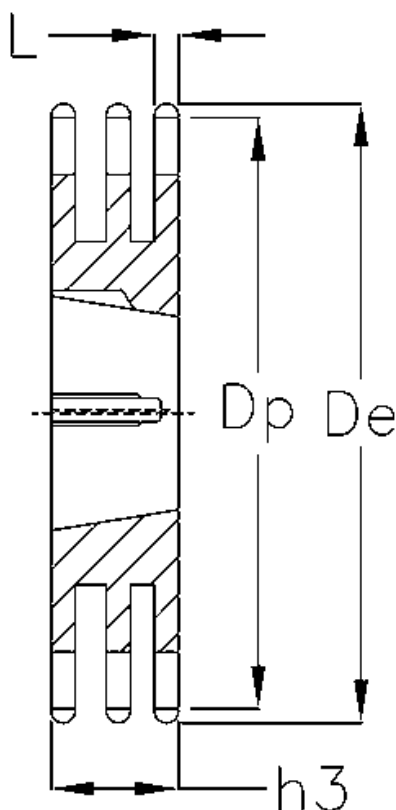

Article number: 616033003027

Description: Taperbored sprocket 06 B-3 Z=27 triplex
for bushing 1210

Measures

Bush = 1210
C = 1
Chain = -
Chain size = 3/8" x 7/32"
De = 86
Dp = 82.02
H = 25.6
h3 = 25.6

Material = Stål
Number of teeth = 27